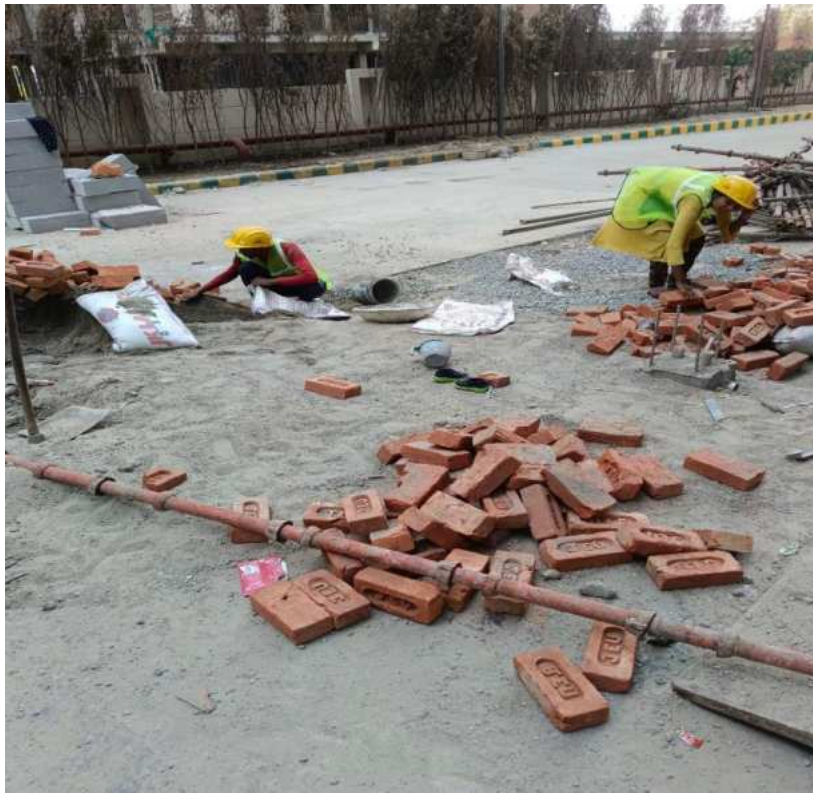

Sikka Kimaantra Greens

Progress Report For 18.03.25 to 24.03.25

	Photo	Work Done i.e.
		
		Any Other Work

NTA

Tower Name

Tower Photo

Work Done i.e.

Club

Any Other Work

Tower Name	Tower Photo	Work Done i.e.
Villa		Any Other Work

Tower Name	Tower Photo	Work Done i.e.
		

Tower 01

Other Work

Tower Name	Tower Photo	Work Done i.e.
	A photograph of a tall, modern apartment building. The building is light-colored, possibly white or light grey, and features a repetitive pattern of balconies and windows across many floors. The perspective is from a low angle looking up, making the building appear very tall and imposing. The sky is clear and blue. Other buildings are visible in the background, suggesting an urban setting.	

Tower 02

Other Work

Tower Name	Tower Photo	Work Done i.e.
Tower 03	 A photograph of a tall, modern apartment building with many balconies. The building is light-colored and has a repetitive pattern of windows and balconies. The sky is clear and blue. There are some trees and a fence in the foreground.	Other Work